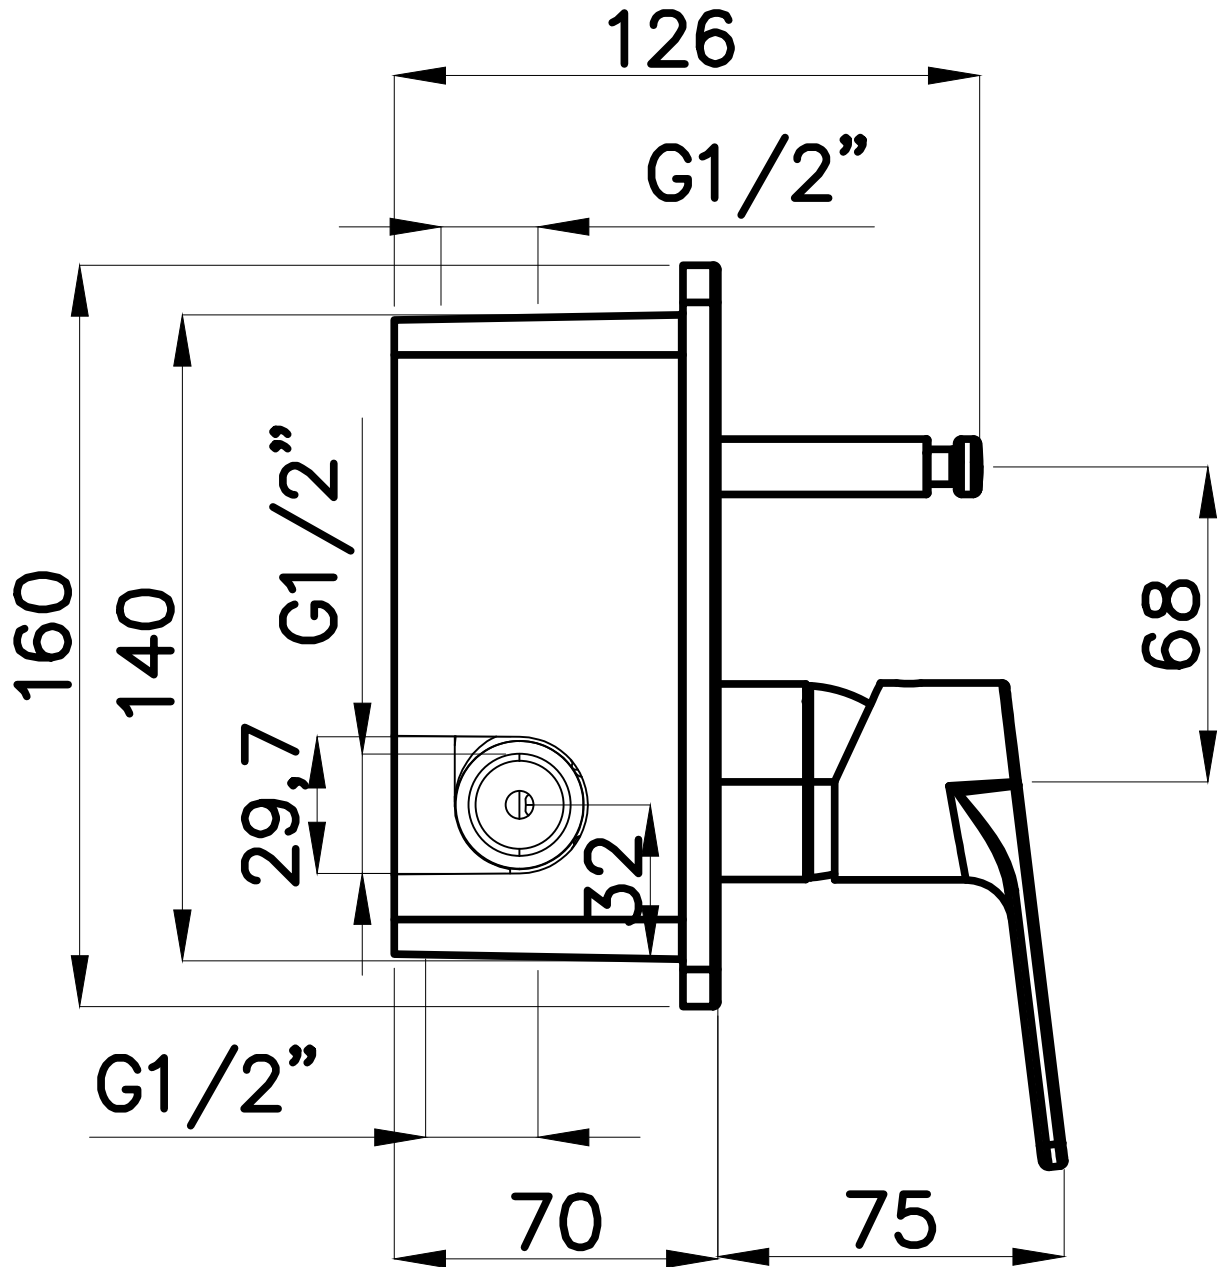

Built In Bath Faucet Sub Group+Upper Group

Product Code: 15684911